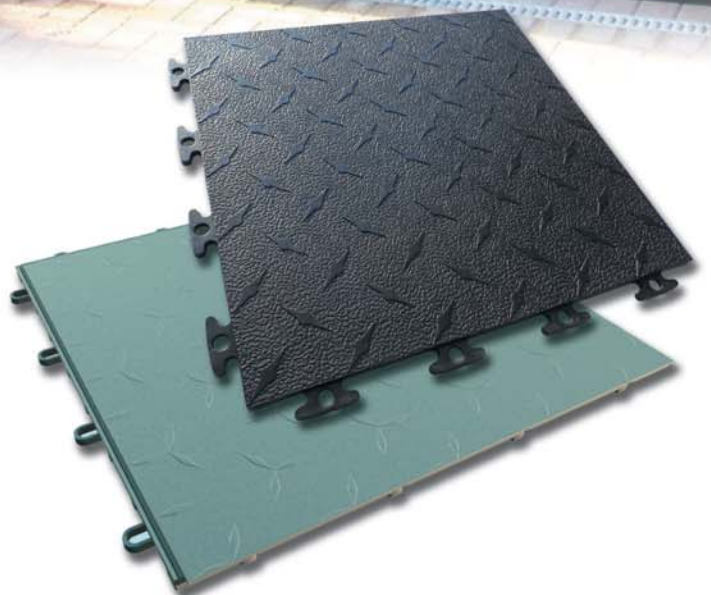

## The strong, insulated floor you can fit yourself

- **Simply Clips Together**
- **No Messy Adhesives**
- **Choice of Colours**

The Dynotile flooring was even better than I expected - **Mr R (Hertfordshire)**

\* excludes delivery, based on typical double garage (see over)

The revolutionary range of interlocking tiles designed to meet all your concrete floor covering needs.

- ❖ A customisable floor which can add style and value to your home.
- ❖ Reduces dust, insulates and protects stored items from damp.
- ❖ Durable 305mm x 305mm (1ft sq) clip-together plastic floor tiles.
- ❖ Simple DIY installation - no messy adhesives & minimal preparation.
- ❖ Choose from 10 attractive, interchangeable tile colours.
- ❖ Hardwearing and easy to clean.
- ❖ Also an excellent choice for the gym, utility or games room.