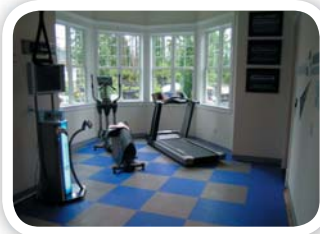

For sales and samples contact:
Dynotile: 01676 523386
or visit: **www.dynotile.co.uk**

Rockwell House, Birmingham Road,
Millisons Wood, Coventry, CV5 9AZ

Order online
and save today

Discounts available which
increase with quantity