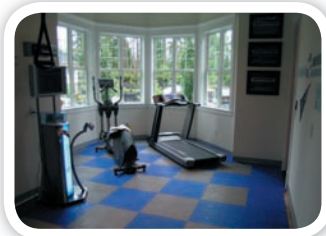

The revolutionary range of interlocking tiles designed to meet all your concrete floor covering needs.

- ✦ A customisable floor which can add style and value to your home.
- ✦ Reduces dust, insulates and protects stored items from damp.
- ✦ Durable 305mm x 305mm (1ft sq) clip-together plastic floor tiles.
- ✦ Simple DIY installation - no messy adhesives & minimal preparation.
- ✦ Choose from 10 attractive, interchangeable tile colours.
- ✦ Hardwearing and easy to clean.
- ✦ Also an excellent choice for the gym, utility or games room.

Typical 16ft x 8ft
Single Garage
from **£310*** (inc. VAT)

Typical 16ft x 16ft
Double Garage
from **£585*** (inc. VAT)

* excludes delivery

For sales and samples contact:

Dynotile: 01676 523386

or visit: www.dynotile.co.uk

Rockwell House, Birmingham Road,
Millisons Wood, Coventry CV5 9AZ