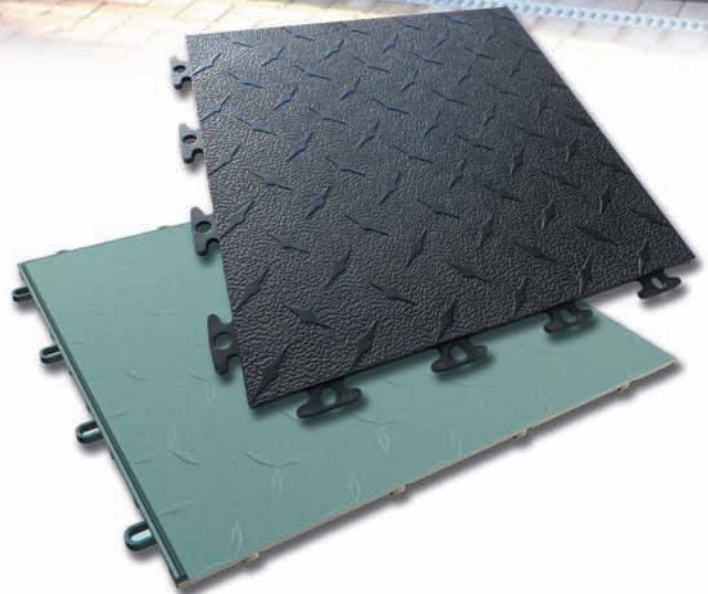

Turn your garage into a showroom with

DYNOTILE
...smart floors for demanding spaces

From under
£25m²*
(inc. VAT)

The strong, insulated floor you can fit yourself

- **Simply Clips Together**
- **No Messy Adhesives**
- **Choice of Colours**

It's a great product! Easy to work with, quick, no mess and a wonderful end result - Mr M (Chester)

* excludes delivery, based on typical double garage (see over)

The revolutionary range of interlocking tiles designed to meet all your concrete floor covering needs.

- ✦ A customisable floor which can add style and value to your home.
- ✦ Reduces dust, insulates and protects stored items from damp.
- ✦ Durable 305mm x 305mm (1ft sq) clip-together plastic floor tiles.
- ✦ Simple DIY installation - no messy adhesives & minimal preparation.
- ✦ Choose from 10 attractive, interchangeable tile colours.
- ✦ Hardwearing and easy to clean.
- ✦ Also an excellent choice for the gym, utility or games room.